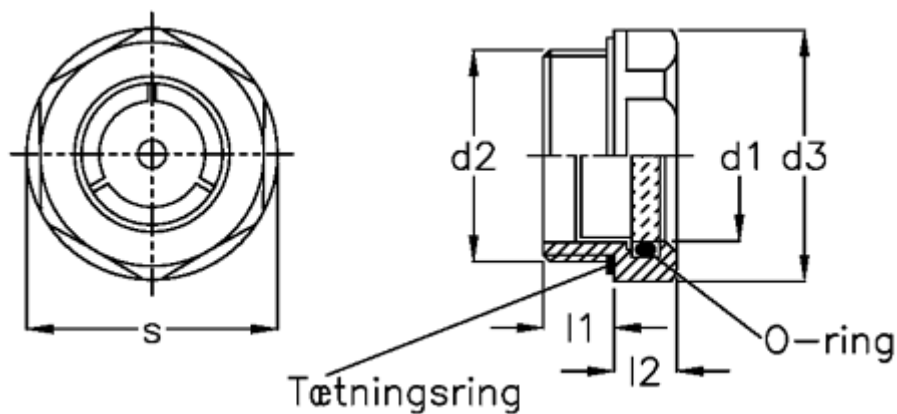

Data Sheet

Article number: 20900521

Description: E+G Oil level sight glass
GN 743-18-M27x1,5-A

Measures

d1	= 18
d2	= M27x1,5
d3	= 32
l1	= 9.0
l2	= 8.0
Max pressure	= -
Max vacuum mbar	= -
s	= 30